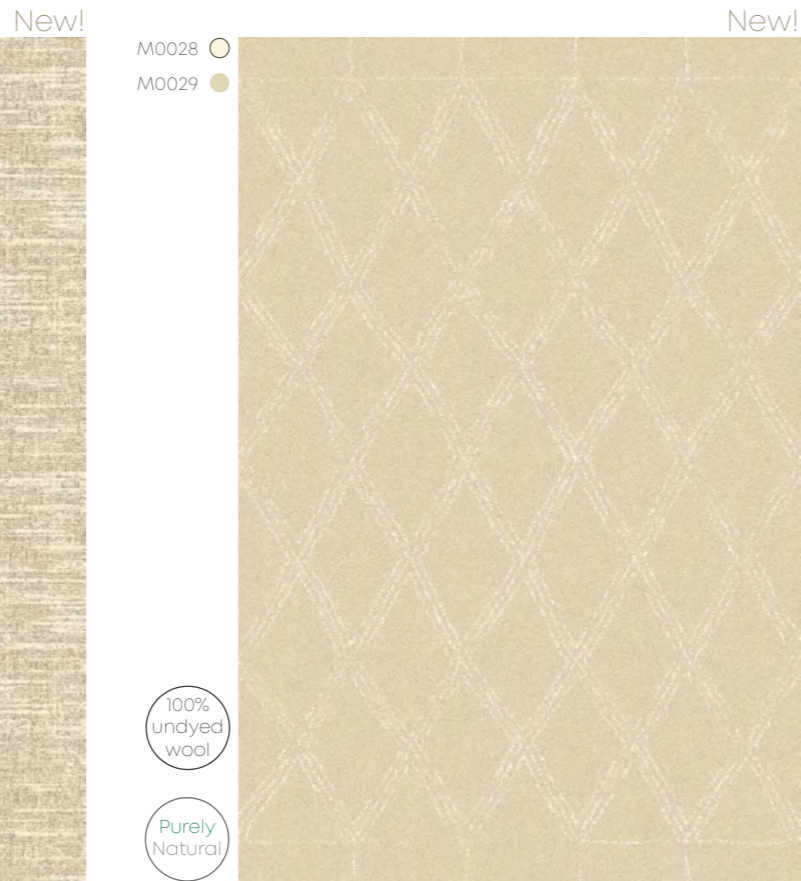

- M0028 ○
- M0029 ●
- M0030 ●

100% undyed wool

Purely Natural

CORVO beige

100×180 133×190 160×240 200×300 300×400
 33"×51" 44"×63" 53"×71" 67"×91" 91"×131"

- M0028 ○
- M0029 ●

100% undyed wool

Purely Natural