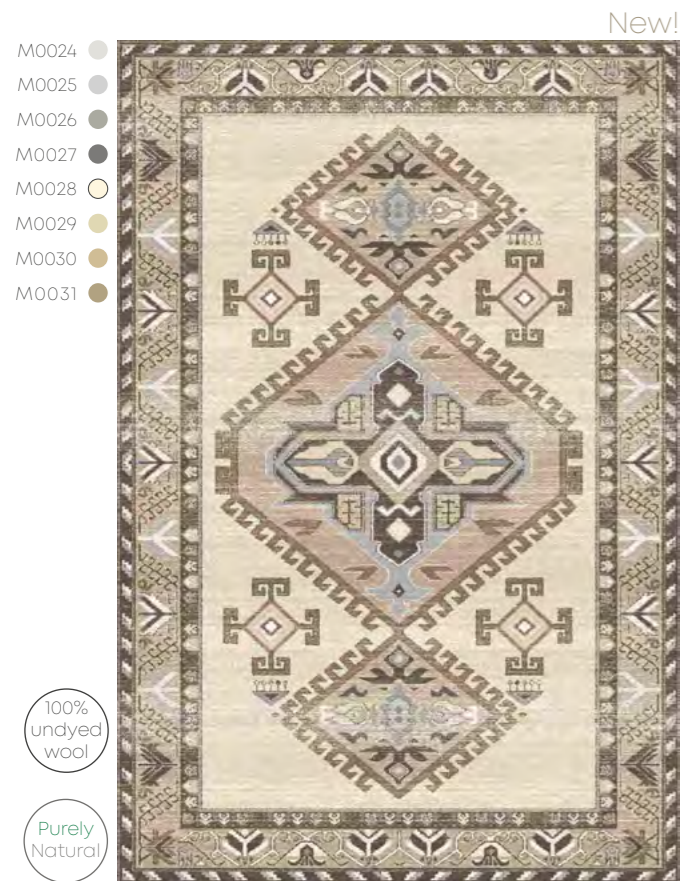

KINNIE beige

100×180 133×190 200×300 300×400
3'3"×5'11" 4'4"×6'3" 6'7"×9'10" 9'10"×13'1"